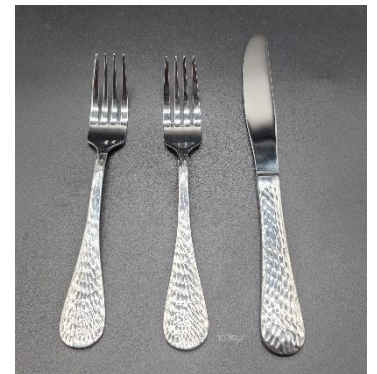

American White 10 1/2 Plate

American White 7 1/2 Plate

Saucer Plate

Bright White 8 Oz Bouillon Cup

American White Coffee cup

Bright White 7 3/4 China Plate

Bright White 9 3/4 China Plate

Chargers	Silver	1.50	1	1.50
	Gold	1.50	1	1.50
	Glass Gold Rim	5.00	1	5.00
	Glass Silver Rim	5.00	1	5.00

Silver Charger

Gold Charger

Glass Gold Rim

Glass Silver Rim

Packed Flatware 10 Units	(10 Units) Silver Dinner Fork	5.00	1	5.00
	(10 Units) Silver Dessert or Salad Fork	5.00	1	5.00
	(10 Units) Dinner Silver Knives	5.00	1	5.00
	(10 Units) Silver Soup Spoon	5.00	1	5.00
	(10 Units) Silver Dessert Spoon	5.00	1	5.00
	(10 Units) Gold Hammered Dessert or Salad Forks	10.00	1	10.00
	(10 Units) Gold Hammered Dinner Forks	10.00	1	10.00
	(10 Units) Gold Hammered Knives	10.00	1	10.00
	(10 Units) Gold Spoon	10.00	1	10.00
	(10 Units) Steak Knives	10.00	1	10.00
	(10 Units) Silver Hammered Dinner Forks	10.00	1	10.00
	(10 Units) Silver Hammered Dinner Knives	10.00	1	10.00

Silverware and Steak knife

Goldware

Silver Hammered

Others	Cake Cutter (Silver Knife and spatula)	5.00	1	5.00
	Water Carafe	5.00	1	5.00
	6 Oz Dressing Carafe	2.00	1	2.00
	5 Oz Silver Dressing Boat	3.00	1	3.00
	Breadbasket with white napkin	2.00	1	2.00
	2 Lt. Thermal Carafe	5.00	1	5.00
	Pop Corn Machine with Pop Corn, Powder flavors and bags	150.00	1	150.00
	(140 Margaritas) Machine Frosty Factory w/ Mix and cups	250.00	1	250.00